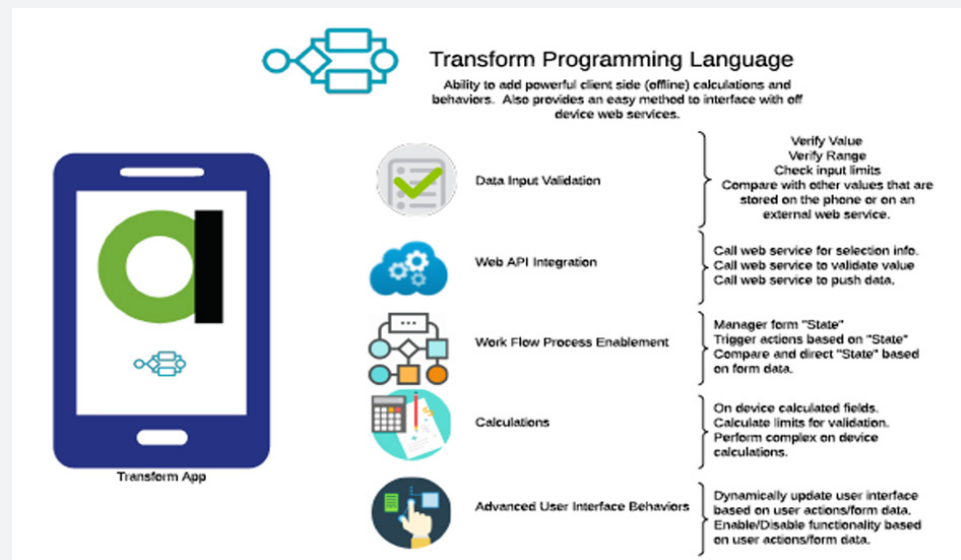

Build and Integrate “Apps Without Limits”

Powerful programming language ensures unmatched flexibility to customize apps

Alpha TransForm includes a powerful, built-in programming language that allows power users to completely customize any app to enable such functionality as: initiate SMS alerts based on calculations performed on the data collected in the field, scan and look-up barcodes against remote on on-device data sources, or tie into existing workflows.

Do what other forms products cannot:

- Perform complex calculations and analysis
- Validate data entries against offline and online databases, to auto-populate forms
- Create sophisticated reports and output data in digital and paper formats
- Set up auto-scheduling, SMS and email messaging, and IOT sensor monitoring and action triggering
- Use and retrieve data online and offline
- Support multiple-level parent/child data on the fly

WANT HELP SPEEDING UP TIME TO DEPLOYMENT?

Alpha Professional Services will assure deployment success. We offer Quick Start & Mentoring programs to speed onboarding, Outsourced Development to assist with development of more complex apps, and a network of Alpha SI Partners who can help with specialized projects.

Contact sales@alphasoftware.com for details.